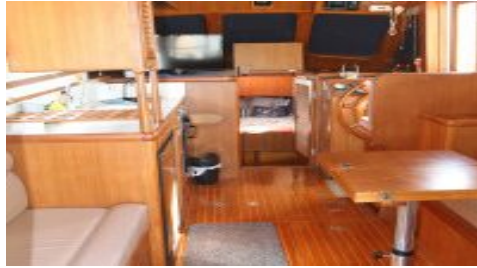

Sylvania Marina

Phone: 02 9522 7430

Email: nathan@caribbeanboats.com.au

Website: <https://www.caribbeanboats.com.au>

25 Harrow Street Sylvania NSW 2224

Disclaimer

Our company offers the details of this vessel in good faith but cannot guarantee or warrant the accuracy of this information nor warrant the condition of the vessel. A buyer should instruct his agents and/or surveyors to investigate such details buyer desires validated. This vessel is offered subject to prior sale, price change or withdrawal without notice.