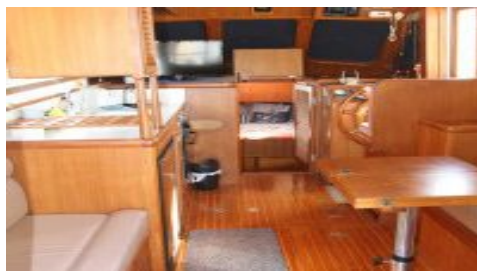

Sylvania Marina

Phone: 02 9522 7430

Email: nathan@caribbeanboats.com.au

Website: <https://www.caribbeanboats.com.au>

25 Harrow Street Sylvania NSW 2224

Disclaimer

Our company offers the details of this vessel in good faith but cannot guarantee or warrant the accuracy of this information nor warrant the condition of the vessel. A buyer should instruct his agents and/or surveyors to investigate such details buyer desires validated. This vessel is offered subject to prior sale, price change or withdrawal without notice.