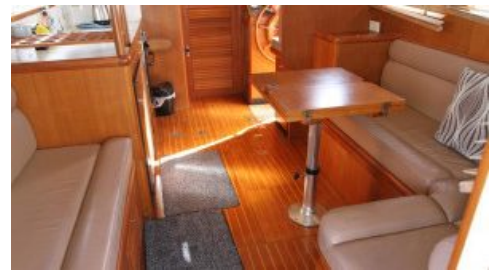

Interior

Accommodation Notes	Island berth
Number of Berths	2-4
Number of Showers	One
Number of Toilets	One
Toilet Type	12v
Number of TVs	One

Engine Details 1

Engine Make	Volvo
Engine Hours	700
Horse Power	200
Fuel Type	Diesel
Drive Type	4
Steering	Hydraulic

Engine Details 2

Engine Make	Volvo
Engine Hours	700
Horse Power	200
Fuel Type	Diesel
Drive Type	4
Steering	Hydraulic

Disclaimer

Our company offers the details of this vessel in good faith but cannot guarantee or warrant the accuracy of this information nor warrant the condition of the vessel. A buyer should instruct his agents and/or surveyors to investigate such details buyer desires validated. This vessel is offered subject to prior sale, price change or withdrawal without notice.